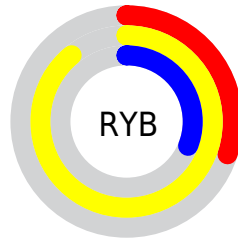

## Conversions Part 2

Format	Color
<a href="#">RYB</a>	<a href="#">77, 227, 80</a>
Decimal	<a href="#">14738253</a>
<a href="#">CIELab</a>	<a href="#">87.64, -18.89, 69.64</a>
<a href="#">CIElCh</a>	<a href="#">88, 72.159, 105.173</a>
<a href="#">Yxy</a>	<a href="#">71.3213, 0.4010, 0.4802</a>
<a href="#">Android (android.graphics.Color)</a>	<a href="#">4292928333 (0xFFE0E34D)</a>
<a href="#">YUV</a>	<a href="#">209.0030, -65.0775, 13.1524</a>
<a href="#">Hunter-Lab</a>	<a href="#">84.4519, -21.9262, 46.7258</a>

# Details

The Decimal color **14738253** is a light color, and the websafe version is hex **CCCC33**. The color can be described as light muted yellow. A complement of this color would be **5262819**, and the grayscale version is **13816530**.

A 20% lighter version of the original color is **16777093**, and **10857472** is the 20% darker color. If you saturate the color by 10%, you get **14738230**, and if you desaturate by 10%, it is **14738276**.

# Distribution

- Red (88%)
- Green (89%)
- Blue (30%)

- Red (30%)
- Yellow (89%)
- Blue (31%)

- Cyan (1%)
- Magenta (0%)
- Yellow (66%)
- Black (11%)

- Cyan (12%)
- Magenta (11%)
- Yellow (70%)