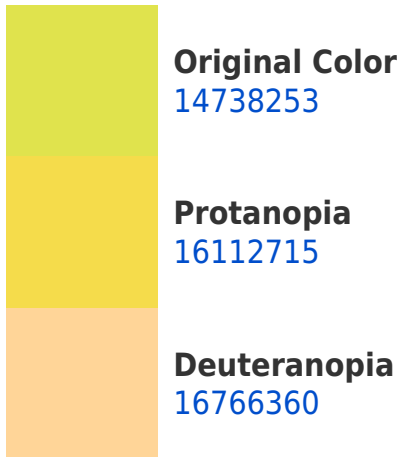

Color Blindness Simulation

Color vision deficiency is a very complex topic, and I could not describe the different causes any better than Wikipedia does, so if you want to learn more, you should check out their [article about color blindness](#).

Dichromacy