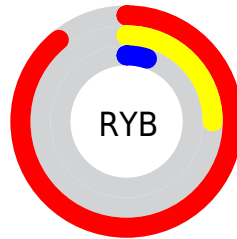

Details

The Decimal color **14825229** is a dark color, and the websafe version is hex **CC3300**. The color can be described as dark washed red. A complement of this color would be **899298**, and the grayscale version is **6710886**.

A 20% lighter version of the original color is **16741186**, and **10551296** is the 20% darker color. If you saturate the color by 10%, you get **14822656**, and if you desaturate by 10%, it is **14829860**.

Distribution

Red (89%)

Green (22%)

Blue (5%)

Red (89%)

Yellow (25%)

Blue (5%)

Cyan (0%)

Magenta (76%)

Yellow (94%)

Black (11%)

Cyan (11%)

Magenta (78%)

Yellow (95%)

Brightness & Saturation Gradients

These gradients show how the Decimal color 14825229 changes by changing the brightness by 10 percent. The first figure shows a shift by +10% for each color and the second figure -10%.