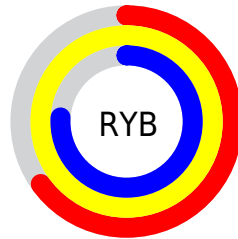

Conversions

Conversions Part 2

Format	Color
RYB	167, 255, 193
Decimal	15073191
CIELab	96.40, -22.33, 39.32
CIElCh	96, 45.220, 119.595
Yxy	90.9680, 0.3472, 0.4208
Android (android.graphics.Color)	4293263271 (0xFFE5FFA7)
YUV	237.1940, -34.6056, -7.1861
Hunter-Lab	95.3772, -26.4561, 35.5812

Details

The Decimal color **15073191** is a light color, and the websafe version is hex **CCFF99**. A complement of this color would be **12691455**, and the grayscale version is **15658734**.

A 20% lighter version of the original color is **16777183**, and **11322994** is the 20% darker color. If you saturate the color by 10%, you get **14548878**, and if you desaturate by 10%, it is **15597505**.

Distribution

- Red (90%)
- Green (100%)
- Blue (65%)

- Red (65%)
- Yellow (100%)
- Blue (76%)

- Cyan (10%)
- Magenta (0%)
- Yellow (35%)
- Black (0%)

- Cyan (10%)
- Magenta (0%)
- Yellow (35%)

Brightness & Saturation Gradients