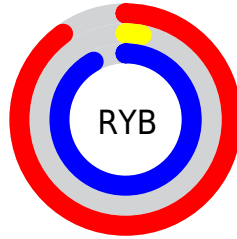

- Red (90%)
- Yellow (3%)
- Blue (92%)