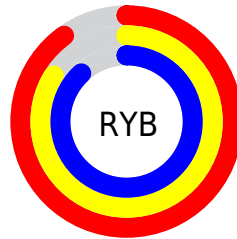

Conversions

Conversions Part 2

Format	Color
R_{YB}	230, 213, 224
Decimal	15128032
CIE Lab	86.90, 7.76, -3.30
CIE LCh	87, 8.436, 336.993
Yxy	69.7933, 0.3177, 0.3173
Android (android.graphics.Color)	4293318112 (0xFFE6D5E0)
YUV	219.3370, 2.2989, 9.3515
Hunter-Lab	83.5424, 3.1133, 1.4842

Details

The Decimal color **15128032** is a light color, and the websafe version is hex **CCCCCC**. A complement of this color would be **14018267**, and the grayscale version is **14408667**.

A 20% lighter version of the original color is **16777215**, and **11443881** is the 20% darker color. If you saturate the color by 10%, you get **15122136**, and if you desaturate by 10%, it is **15133928**.

Distribution

Red (90%)

Green (84%)

Blue (88%)

Red (90%)

Yellow (84%)

Blue (88%)

Cyan (0%)