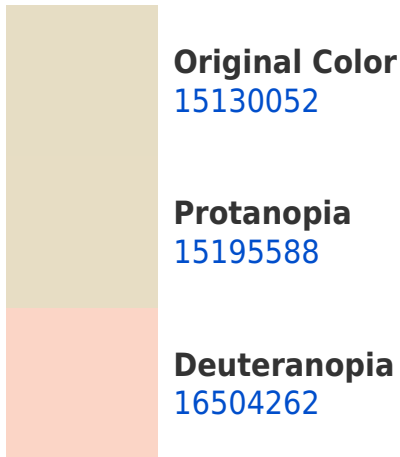

Color Blindness Simulation

Color vision deficiency is a very complex topic, and I could not describe the different causes any better than Wikipedia does, so if you want to learn more, you should check out their [article about color blindness](#).

Dichromacy