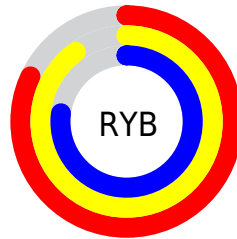

## Conversions Part 2

Format	Color
<a href="#">RYB</a>	<a href="#">208, 230, 196</a>
Decimal	<a href="#">15130052</a>
CIELab	<a href="#">88.22, -1.04, 13.37</a>
CIELCh	<a href="#">88, 13.411, 94.433</a>
Yxy	<a href="#">72.5214, 0.3362, 0.3562</a>
Android (android.graphics.Color)	<a href="#">4293320132</a> ( <a href="#">0xFFE6DDC4</a> )
YUV	<a href="#">220.8410, -12.2466, 8.0324</a>
Hunter-Lab	<a href="#">85.1595, -5.5463, 16.0179</a>

# Details

The Decimal color **15130052** is a light color, and the websafe version is hex **CCCCCC**. A complement of this color would be **12897766**, and the grayscale version is **14540253**.

A 20% lighter version of the original color is **16777213**, and **11445902** is the 20% darker color. If you saturate the color by 10%, you get **15128493**, and if you desaturate by 10%, it is **15131611**.

# Distribution

Red (90%)

Green (87%)

Blue (77%)

Red (82%)

Yellow (90%)

Blue (77%)

Cyan (0%)