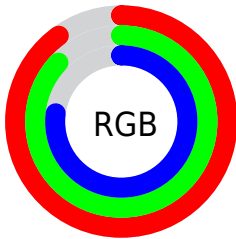

Distribution

Red (90%)

Green (87%)

Blue (77%)