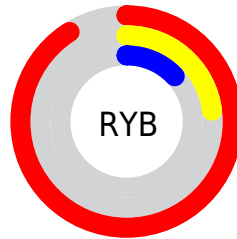

- Red (91%)
- Yellow (23%)
- Blue (13%)