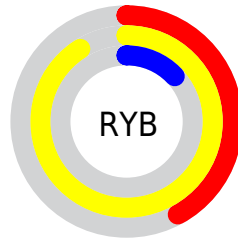

- Red (42%)
- Yellow (91%)
- Blue (13%)