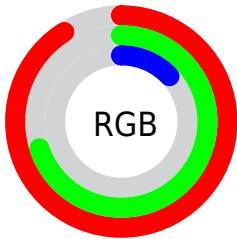

Distribution

- Red (91%)
- Green (70%)
- Blue (13%)