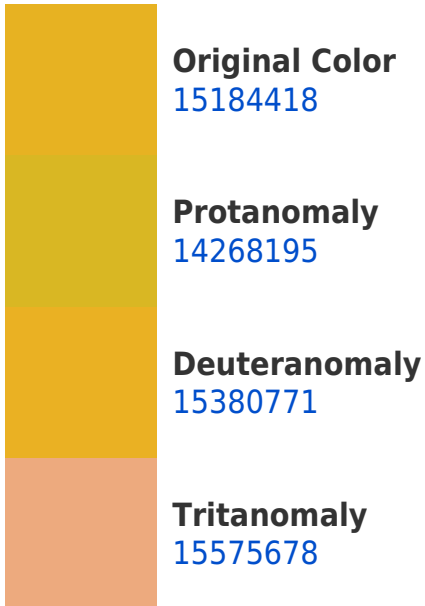

# Decimal 15184418 Background

This preview shows how black text looks on a background with the Decimal color 15184418.

This preview shows how white text looks on a background with the Decimal color 15184418.

## Dichromacy

**Original Color**  
15184418

**Protanopia**  
13744676

**Deuteranopia**  
15446051

**Tritanopia**  
15771314

# Trichromacy

# Monochromacy