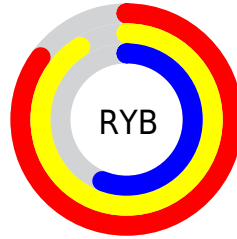

Conversions

Conversions Part 2

Format	Color
R _Y B	218, 231, 142
Decimal	15187598
CIE Lab	79.48, 8.23, 29.75
CIE LCh	79, 30.871, 74.536
Yxy	55.7688, 0.3868, 0.3835
Android (android.graphics.Color)	4293377678 (0xFFE7BE8E)
YUV	196.7870, -27.0100, 30.0048
Hunter-Lab	74.6785, 3.7661, 25.7647

Details

The Decimal color **15187598** is a light color, and the websafe version is hex **FFCC99**. A complement of this color would be **9353191**, and the grayscale version is **12961221**.

A 20% lighter version of the original color is **16774852**, and **11438427** is the 20% darker color. If you saturate the color by 10%, you get **15184759**, and if you desaturate by 10%, it is **15190437**.

Distribution

Red (91%)

Green (75%)

Blue (56%)

Red (85%)

Yellow (91%)

Blue (56%)

Cyan (0%)

Magenta (18%)

Yellow (39%)

Black (9%)

Cyan (9%)

Magenta (25%)

Yellow (44%)

Brightness & Saturation Gradients

These gradients show how the Decimal color 15187598 changes by changing the brightness by 10 percent. The first figure shows a shift by +10% for each color and the second figure -10%.