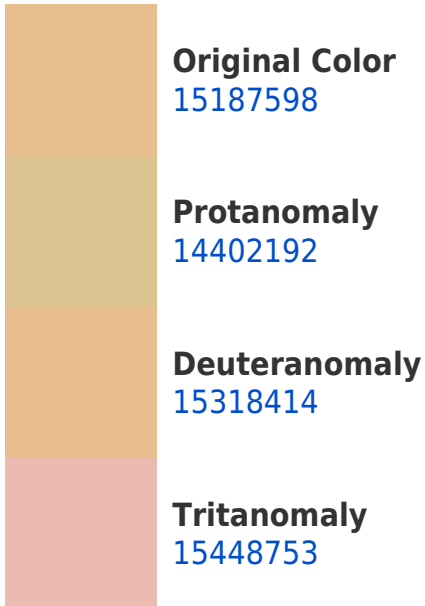

21171

5939

Previews

White Background

This preview shows how the Decimal color 15187598 looks on a white background.

Color Contrast Check

Large Text (above 18pt) WCAG AA × Fail

Any Text WCAG AA × Fail

This preview shows how black text looks on a background with the Decimal color 15187598.

This preview shows how white text looks on a background with the Decimal color 15187598.

Color Blindness Simulation

Color vision deficiency is a very complex topic, and I could not describe the different causes any better than Wikipedia does, so if you want to learn more, you should check out their [article about color blindness](#).

Dichromacy

Tritanopia
15579077

Trichromacy

Monochromacy

CSS Examples

Text

The CSS property to change the color of the text to Decimal 15187598 is called "color". The color property can be set on classes, ids or directly on the HTML element.