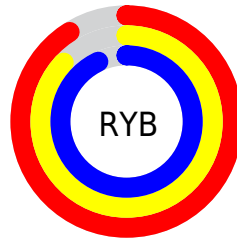

Conversions

Conversions Part 2

Format	Color
R _Y B	231, 223, 236
Decimal	15196140
CIE Lab	89.78, 5.04, -5.37
CIE LCh	90, 7.367, 313.199
Yxy	75.8204, 0.3099, 0.3154
Android (android.graphics.Color)	4293386220 (0xFFE7DFEC)
YUV	226.8740, 4.4991, 3.6185
Hunter-Lab	87.0749, 0.3060, -0.3742

Details

The Decimal color **15196140** is a light color, and the websafe version is hex **CCCCCC**. A complement of this color would be **15002847**, and the grayscale version is **14935011**.

A 20% lighter version of the original color is **16777215**, and **11511988** is the 20% darker color. If you saturate the color by 10%, you get **14600172**, and if you desaturate by 10%, it is **15792108**.

Distribution

Red (91%)

Green (87%)

Blue (93%)

Red (91%)

Yellow (87%)

Blue (93%)

Cyan (2%)