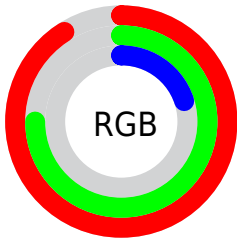

Distribution

- Red (91%)
- Green (75%)
- Blue (20%)