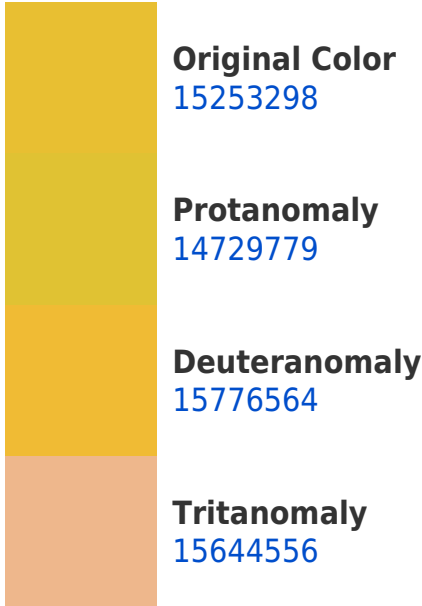

## Decimal 15253298 Background

This preview shows how black text looks on a background with the Decimal color 15253298.

This preview shows how white text looks on a background with the Decimal color 15253298.

## Dichromacy

**Original Color**  
15253298

**Protanopia**  
14402611

**Deuteranopia**  
16103733

**Tritanopia**  
15905472

# Trichromacy

# Monochromacy