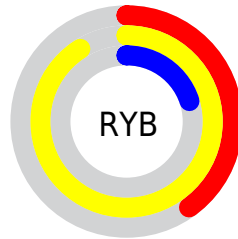

- Red (40%)
- Yellow (91%)
- Blue (20%)