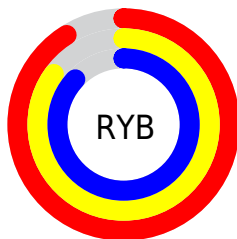

- Red (91%)
- Yellow (85%)
- Blue (87%)