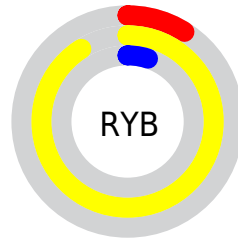

Details

The Decimal color **15261454** is a light color, and the websafe version is hex **CCCC00**. The color can be described as light washed yellow. A complement of this color would be **923624**, and the grayscale version is **13355979**.

A 20% lighter version of the original color is **16777053**, and **11315200** is the 20% darker color. If you saturate the color by 10%, you get **15261184**, and if you desaturate by 10%, it is **15261733**.

Distribution

Red (91%)

Green (87%)

Blue (5%)

Red (9%)

Yellow (91%)

Blue (5%)

Cyan (0%)