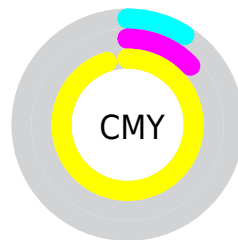

Details

The Decimal color **15261454** is a light color, and the websafe version is hex **CCCC00**. The color can be described as light washed yellow. A complement of this color would be **923624**, and the grayscale version is **13355979**.

A 20% lighter version of the original color is **16777053**, and **11315200** is the 20% darker color. If you saturate the color by 10%, you get **15261184**, and if you desaturate by 10%, it is **15261733**.

Distribution

Red (91%)

Green (87%)

Blue (5%)

Red (9%)

Yellow (91%)

Blue (5%)

Cyan (0%)

Magenta (4%)

Yellow (94%)

Black (9%)

Cyan (9%)

Magenta (13%)

Yellow (95%)

Brightness & Saturation Gradients

These gradients show how the Decimal color 15261454 changes by changing the brightness by 10 percent. The first figure shows a shift by +10% for each color and the second figure -10%.