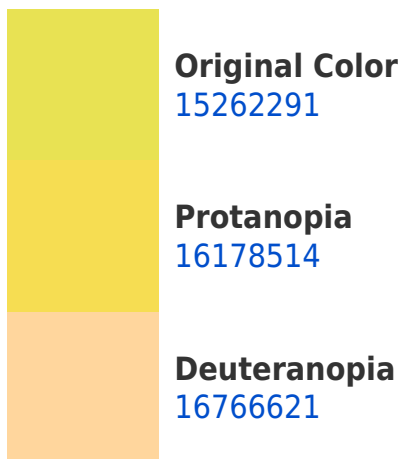

Color Blindness Simulation

Color vision deficiency is a very complex topic, and I could not describe the different causes any better than Wikipedia does, so if you want to learn more, you should check out their [article about color blindness](#).

Dichromacy