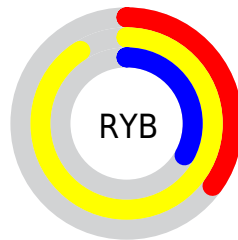

# Details

The Decimal color **15262291** is a light color, and the websafe version is hex **CCCC33**. The color can be described as light muted yellow. A complement of this color would be **5462504**, and the grayscale version is **13948116**.

A 20% lighter version of the original color is **16777099**, and **11381521** is the 20% darker color. If you saturate the color by 10%, you get **15262012**, and if you desaturate by 10%, it is **15262570**.

# Distribution

Red (91%)

Green (89%)

Blue (33%)

Red (35%)

Yellow (91%)

Blue (33%)

Cyan (0%)