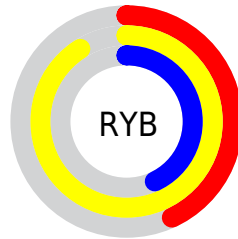

Conversions

Conversions Part 2

Format	Color
RYB	110, 232, 110
Decimal	15263854
CIELab	89.86, -15.88, 58.44
CIELCh	90, 60.555, 105.200
Yxy	75.9948, 0.3891, 0.4552
Android (android.graphics.Color)	4293453934 (0xFFE8E86E)
YUV	218.0920, -53.2894, 12.1973
Hunter-Lab	87.1750, -19.5647, 43.3412

Details

The Decimal color **15263854** is a light color, and the websafe version is hex **CCCC66**. A complement of this color would be **7237352**, and the grayscale version is **14408667**.

A 20% lighter version of the original color is **16777125**, and **11448632** is the 20% darker color. If you saturate the color by 10%, you get **15263831**, and if you desaturate by 10%, it is **15263877**.

Distribution

Red (91%)

Green (91%)

Blue (43%)

Red (43%)

Yellow (91%)

Blue (43%)

Cyan (0%)