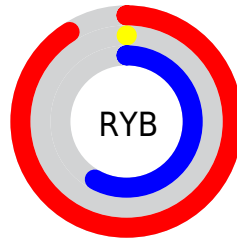

Details

The Decimal color **15270036** is a dark color, and the websafe version is hex **FF0099**. The color can be described as dark washed rose. A complement of this color would be **59733**, and the grayscale version is **5658198**.

A 20% lighter version of the original color is **16736458**, and **11206753** is the 20% darker color. If you saturate the color by 10%, you get **15270036**, and if you desaturate by 10%, it is **15275933**.

Distribution

Red (91%)

Green (0%)

Blue (58%)

Red (91%)

Yellow (0%)

Blue (58%)

Cyan (0%)