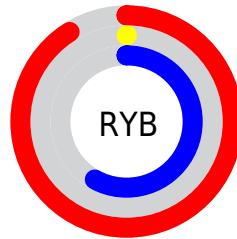

- Red (91%)
- Yellow (0%)
- Blue (58%)