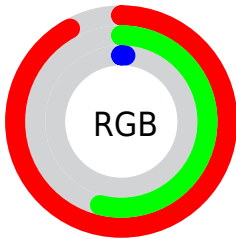

Distribution

Red (92%)

Green (54%)

Blue (1%)