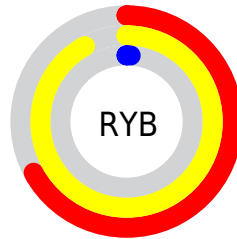

## Conversions Part 2

Format	Color
<a href="#">RYB</a>	<a href="#">170, 234, 3</a>
Decimal	<a href="#">15370499</a>
CIELab	<a href="#">66.05, 29.85, 71.53</a>
CIELCh	<a href="#">66, 77.507, 67.348</a>
Yxy	<a href="#">35.3903, 0.5172, 0.4267</a>
Android (android.graphics.Color)	<a href="#">4293560579</a> ( <a href="#">0xFFEA8903</a> )
YUV	<a href="#">150.7270, -72.8294, 73.0304</a>
Hunter-Lab	<a href="#">59.4898, 24.5964, 37.0021</a>

# Details

The Decimal color **15370499** is a dark color, and the websafe version is hex **FF9900**. The color can be described as dark washed orange. A complement of this color would be **222442**, and the grayscale version is **9934743**.

A 20% lighter version of the original color is **16760650**, and **11228672** is the 20% darker color. If you saturate the color by 10%, you get **15370240**, and if you desaturate by 10%, it is **15373082**.

# Distribution

Red (92%)

Green (54%)

Blue (1%)

Red (67%)

Yellow (92%)

Blue (1%)

Cyan (0%)