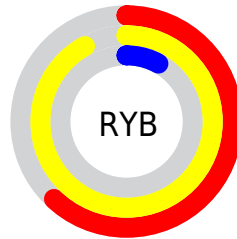

Details

The Decimal color **15374101** is a dark color, and the websafe version is hex **FF9900**. The color can be described as middle washed orange. A complement of this color would be **1403114**, and the grayscale version is **10658466**.

A 20% lighter version of the original color is **16764244**, and **11297792** is the 20% darker color. If you saturate the color by 10%, you get **15372032**, and if you desaturate by 10%, it is **15376428**.

Distribution

Red (92%)

Green (59%)

Blue (8%)

Red (62%)

Yellow (92%)

Blue (8%)

Cyan (0%)