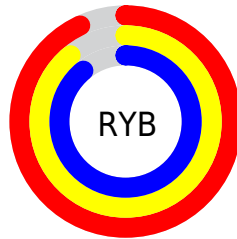

## Conversions Part 2

Format	Color
<a href="#">RYB</a>	<a href="#">236, 228, 227</a>
Decimal	<a href="#">15525091</a>
CIELab	<a href="#">91.17, 2.54, 1.44</a>
CIElCh	<a href="#">91, 2.916, 29.592</a>
Yxy	<a href="#">78.8657, 0.3189, 0.3301</a>
Android (android.graphics.Color)	<a href="#">4293715171 (0xFFECE4E3)</a>
YUV	<a href="#">230.2780, -1.6161, 5.0182</a>
Hunter-Lab	<a href="#">88.8064, -2.2486, 6.1638</a>

# Details

The Decimal color **15525091** is a light color, and the websafe version is hex FFFFFFF. A complement of this color would be **14937068**, and the grayscale version is **15132390**.

A 20% lighter version of the original color is **16777215**, and **11840940** is the 20% darker color. If you saturate the color by 10%, you get **15519691**, and if you desaturate by 10%, it is **15530491**.

# Distribution

Red (93%)

Green (89%)

Blue (89%)

Red (93%)

Yellow (89%)

Blue (89%)

Cyan (0%)