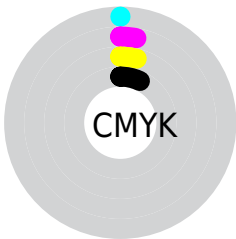

## Conversions Part 2

Format	Color
<a href="#">RYB</a>	<a href="#">236, 228, 227</a>
Decimal	<a href="#">15525091</a>
CIELab	<a href="#">91.17, 2.54, 1.44</a>
CIElCh	<a href="#">91, 2.916, 29.592</a>
Yxy	<a href="#">78.8657, 0.3189, 0.3301</a>
Android (android.graphics.Color)	<a href="#">4293715171 (0xFFECE4E3)</a>
YUV	<a href="#">230.2780, -1.6161, 5.0182</a>
Hunter-Lab	<a href="#">88.8064, -2.2486, 6.1638</a>

# Details

The Decimal color **15525091** is a light color, and the websafe version is hex FFFFFFF. A complement of this color would be **14937068**, and the grayscale version is **15132390**.

A 20% lighter version of the original color is **16777215**, and **11840940** is the 20% darker color. If you saturate the color by 10%, you get **15519691**, and if you desaturate by 10%, it is **15530491**.

# Distribution

Red (93%)

Green (89%)

Blue (89%)

Red (93%)

Yellow (89%)

Blue (89%)

Cyan (0%)

Magenta (3%)

Yellow (4%)

Black (7%)

Cyan (7%)

Magenta (11%)

Yellow (11%)