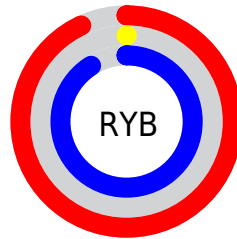

- Red (93%)
- Yellow (0%)
- Blue (91%)