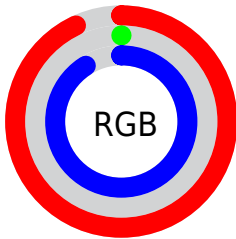

Distribution

- Red (93%)
- Green (0%)
- Blue (91%)