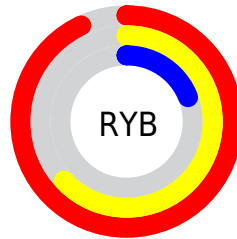

- Red (93%)
- Yellow (63%)
- Blue (19%)