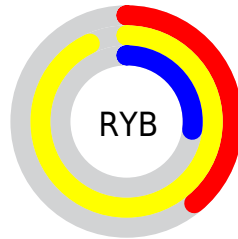

- Red (39%)
- Yellow (93%)
- Blue (27%)