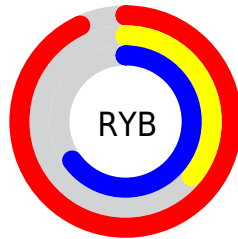

- Red (93%)
- Yellow (36%)
- Blue (65%)