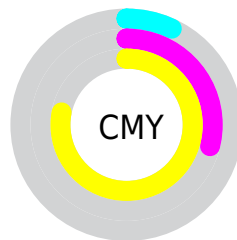

# Details

The Decimal color **15643705** is a light color, and the websafe version is hex **CC9900**. The color can be described as light washed orange. A complement of this color would be **3765230**, and the grayscale version is **12105912**.

A 20% lighter version of the original color is **16772208**, and **11632640** is the 20% darker color. If you saturate the color by 10%, you get **15641633**, and if you desaturate by 10%, it is **15645777**.

# Distribution

- Red (93%)
- Green (71%)
- Blue (22%)

- Red (56%)
- Yellow (93%)
- Blue (22%)

- Cyan (0%)
- Magenta (24%)
- Yellow (76%)
- Black (7%)

- Cyan (7%)
- Magenta (29%)
- Yellow (78%)

# Brightness & Saturation Gradients

These gradients show how the Decimal color 15643705 changes by changing the brightness by 10 percent. The first figure shows a shift by +10% for each color and the second figure -10%.