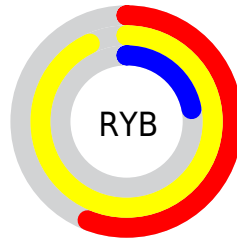

- Red (56%)
- Yellow (93%)
- Blue (22%)