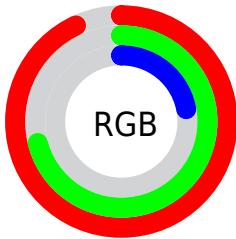

Distribution

- Red (93%)
- Green (71%)
- Blue (22%)