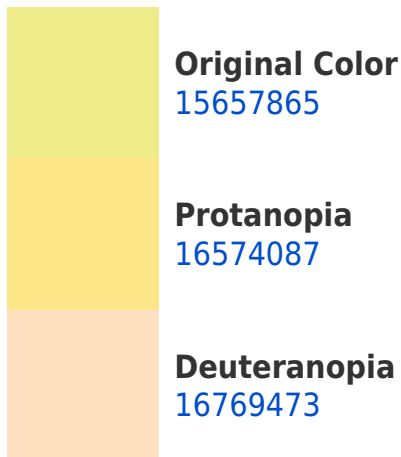

Color Blindness Simulation

Color vision deficiency is a very complex topic, and I could not describe the different causes any better than Wikipedia does, so if you want to learn more, you should check out their [article about color blindness](#).

Dichromacy