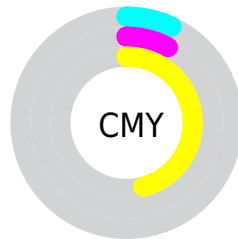

## Conversions Part 2

Format	Color
<a href="#">RYB</a>	<a href="#">140, 238, 137</a>
Decimal	<a href="#">15657865</a>
<a href="#">CIELab</a>	<a href="#">91.41, -12.58, 47.76</a>
<a href="#">CIELCh</a>	<a href="#">91, 49.392, 104.750</a>
<a href="#">Yxy</a>	<a href="#">79.3999, 0.3772, 0.4310</a>
<a href="#">Android (android.graphics.Color)</a>	<a href="#">4293847945 (0xFFEEEE89)</a>
<a href="#">YUV</a>	<a href="#">224.7250, -43.2484, 11.6422</a>
<a href="#">Hunter-Lab</a>	<a href="#">89.1066, -16.7459, 38.8664</a>

# Details

The Decimal color **15657865** is a light color, and the websafe version is hex **FFFF99**. A complement of this color would be **9014510**, and the grayscale version is **14803425**.

A 20% lighter version of the original color is **16777152**, and **11842389** is the 20% darker color. If you saturate the color by 10%, you get **15657585**, and if you desaturate by 10%, it is **15658145**.

# Distribution

Red (93%)

Green (92%)

Blue (54%)

Red (55%)

Yellow (93%)

Blue (54%)

Cyan (0%)

Magenta (1%)

Yellow (42%)

Black (7%)

Cyan (7%)

Magenta (8%)

Yellow (46%)