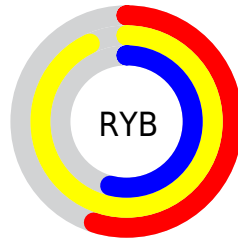

## Conversions Part 2

Format	Color
<a href="#">RYB</a>	<a href="#">140, 238, 137</a>
Decimal	<a href="#">15657865</a>
<a href="#">CIELab</a>	<a href="#">91.41, -12.58, 47.76</a>
<a href="#">CIELCh</a>	<a href="#">91, 49.392, 104.750</a>
<a href="#">Yxy</a>	<a href="#">79.3999, 0.3772, 0.4310</a>
<a href="#">Android (android.graphics.Color)</a>	<a href="#">4293847945 (0xFFEEEE89)</a>
<a href="#">YUV</a>	<a href="#">224.7250, -43.2484, 11.6422</a>
<a href="#">Hunter-Lab</a>	<a href="#">89.1066, -16.7459, 38.8664</a>

# Details

The Decimal color **15657865** is a light color, and the websafe version is hex **FFFF99**. A complement of this color would be **9014510**, and the grayscale version is **14803425**.

A 20% lighter version of the original color is **16777152**, and **11842389** is the 20% darker color. If you saturate the color by 10%, you get **15657585**, and if you desaturate by 10%, it is **15658145**.

# Distribution

Red (93%)

Green (92%)

Blue (54%)

Red (55%)

Yellow (93%)

Blue (54%)

Cyan (0%)