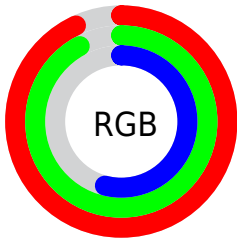

Distribution

Red (93%)

Green (92%)

Blue (54%)