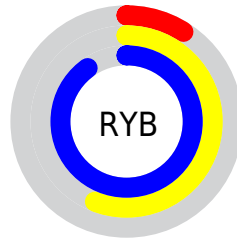

- Red (9%)
- Yellow (56%)
- Blue (90%)