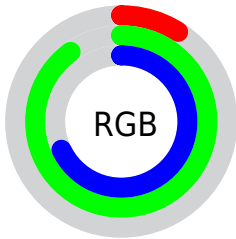

Distribution

- Red (9%)
- Green (90%)
- Blue (68%)