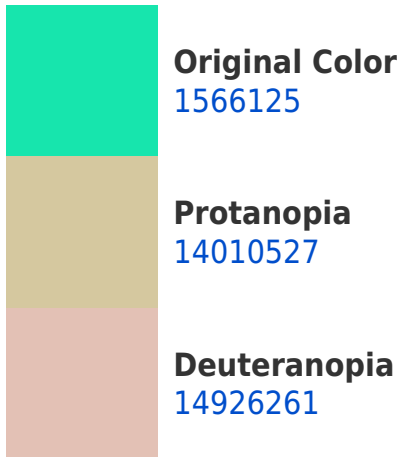

Color Blindness Simulation

Color vision deficiency is a very complex topic, and I could not describe the different causes any better than Wikipedia does, so if you want to learn more, you should check out their [article about color blindness](#).

Dichromacy