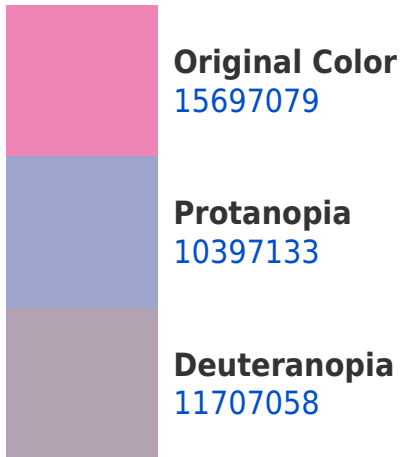

Any Text WCAG AAA × Fail

Black Background

This preview shows how the Decimal color 15697079 looks on a black background.

Color Contrast Check

Large Text (above 18pt) WCAG AA ✓ Pass

Any Text WCAG AA ✓ Pass

Large Text (above 18pt) WCAG AAA ✓ Pass

Any Text WCAG AAA ✓ Pass

If you want to check with other color combinations, try the [Color Contrast Checker](#).

Decimal 15697079 Background

This preview shows how black text looks on a background with the Decimal color 15697079.

This preview shows how white text looks on a background with the Decimal color 15697079.

Color Blindness Simulation

Color vision deficiency is a very complex topic, and I could not describe the different causes any better than Wikipedia does, so if you want to learn more, you should check out their [article about color blindness](#).

Dichromacy

Tritanopia
15502229

Trichromacy

Original Color
15697079

Protanomaly
12294597

Deuteranomaly
13146036

Tritanomaly
15567009

Monochromacy