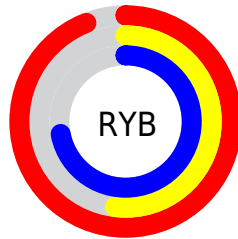

Conversions

Conversions Part 2

Format	Color
R_{YB}	239, 132, 183
Decimal	15697079
CIE _{Lab}	68.22, 46.95, -8.50
CIE _{LCh}	68, 47.715, 349.740
Yxy	38.2721, 0.3740, 0.2732
Android (android.graphics.Color)	4293887159 (0xFFEF84B7)
YUV	169.8070, 6.5041, 60.6823
Hunter-Lab	61.8645, 42.9148, -4.0635

Details

The Decimal color **15697079** is a light color, and the websafe version is hex **FF99CC**. A complement of this color would be **8712124**, and the grayscale version is **11184810**.

A 20% lighter version of the original color is **16759791**, and **11882370** is the 20% darker color. If you saturate the color by 10%, you get **15690922**, and if you desaturate by 10%, it is **15703236**.

Distribution

- Red (94%)
- Green (52%)
- Blue (72%)

- Red (94%)
- Yellow (52%)
- Blue (72%)

- Cyan (0%)
- Magenta (45%)
- Yellow (23%)
- Black (6%)

- Cyan (6%)
- Magenta (48%)
- Yellow (28%)

Brightness & Saturation Gradients