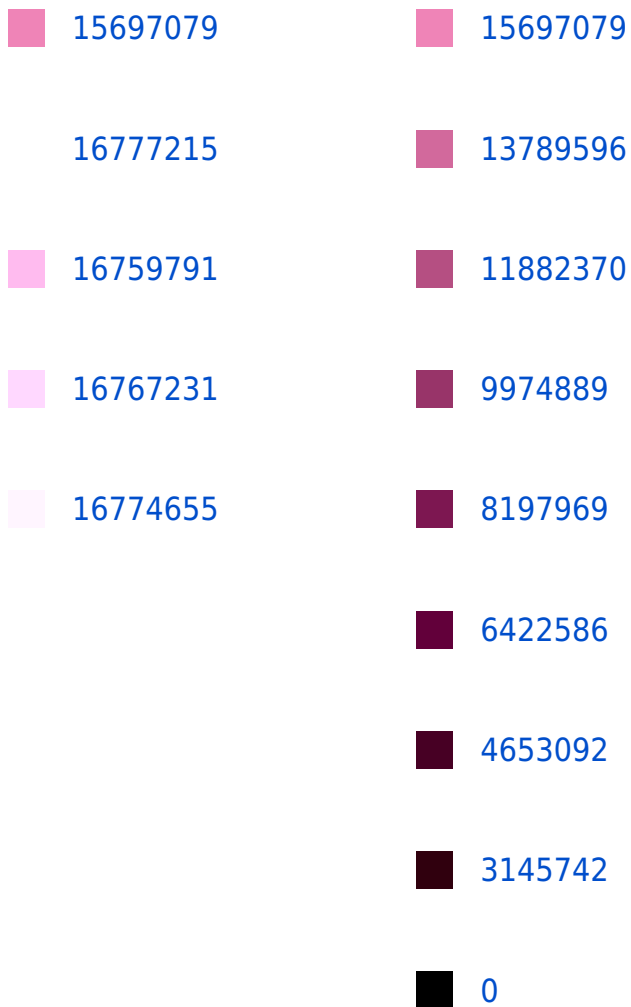

Details

The Decimal color **15697079** is a light color, and the websafe version is hex **FF99CC**. A complement of this color would be **8712124**, and the grayscale version is **11184810**.

A 20% lighter version of the original color is **16759791**, and **11882370** is the 20% darker color. If you saturate the color by 10%, you get **15690922**, and if you desaturate by 10%, it is **15703236**.

Distribution

- Red (94%)
- Green (52%)
- Blue (72%)

- Red (94%)
- Yellow (52%)
- Blue (72%)

- Cyan (0%)
- Magenta (45%)
- Yellow (23%)
- Black (6%)

- Cyan (6%)
- Magenta (48%)
- Yellow (28%)

Brightness & Saturation Gradients

These gradients show how the Decimal color 15697079 changes by changing the brightness by 10 percent. The first figure shows a shift by +10% for each color and the second figure -10%.

Similar to the brightness gradients but the following saturation gradients show a change of the Decimal color 15697079 by changing the saturation by 10% instead.

■ 15721705

■ 15666552

■ 15727606

■ 15663218

■ 15728639

Harmonies

Analogous

The Analogous color harmony consists of three colors that are next to each other on the color wheel.