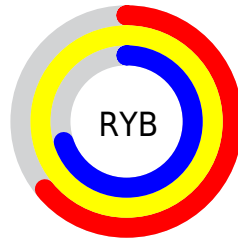

## Conversions Part 2

Format	Color
<a href="#">RYB</a>	<a href="#">163, 255, 179</a>
Decimal	<a href="#">15728547</a>
CIELab	<a href="#">97.03, -19.15, 42.25</a>
CIELCh	<a href="#">97, 46.382, 114.382</a>
Yxy	<a href="#">92.5151, 0.3562, 0.4227</a>
Android (android.graphics.Color)	<a href="#">4293918627</a> ( <a href="#">0xFFEFFFFA3</a> )
YUV	<a href="#">239.7280, -37.8269, -0.6385</a>
Hunter-Lab	<a href="#">96.1848, -23.6310, 37.4958</a>

# Details

The Decimal color **15728547** is a light color, and the websafe version is hex **FFFF99**. A complement of this color would be **11772927**, and the grayscale version is **15790320**.

A 20% lighter version of the original color is **16777179**, and **11978350** is the 20% darker color. If you saturate the color by 10%, you get **15466377**, and if you desaturate by 10%, it is **15990716**.

# Distribution

- Red (94%)
- Green (100%)
- Blue (64%)

- Red (64%)
- Yellow (100%)
- Blue (70%)

- Cyan (6%)
- Magenta (0%)
- Yellow (36%)
- Black (0%)

- Cyan (6%)
- Magenta (0%)
- Yellow (36%)