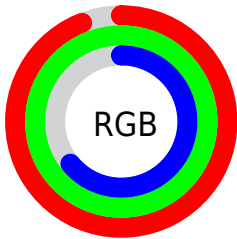

Distribution

- Red (94%)
- Green (100%)
- Blue (64%)