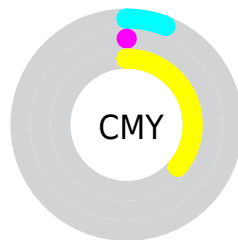

## Conversions Part 2

Format	Color
<a href="#">RYB</a>	<a href="#">163, 255, 179</a>
Decimal	<a href="#">15728547</a>
CIELab	<a href="#">97.03, -19.15, 42.25</a>
CIELCh	<a href="#">97, 46.382, 114.382</a>
Yxy	<a href="#">92.5151, 0.3562, 0.4227</a>
Android (android.graphics.Color)	<a href="#">4293918627</a> ( <a href="#">0xFFEFFFFA3</a> )
YUV	<a href="#">239.7280, -37.8269, -0.6385</a>
Hunter-Lab	<a href="#">96.1848, -23.6310, 37.4958</a>

# Details

The Decimal color **15728547** is a light color, and the websafe version is hex **FFFF99**. A complement of this color would be **11772927**, and the grayscale version is **15790320**.

A 20% lighter version of the original color is **16777179**, and **11978350** is the 20% darker color. If you saturate the color by 10%, you get **15466377**, and if you desaturate by 10%, it is **15990716**.

# Distribution

- Red (94%)
- Green (100%)
- Blue (64%)

- Red (64%)
- Yellow (100%)
- Blue (70%)

- Cyan (6%)
- Magenta (0%)
- Yellow (36%)
- Black (0%)

- Cyan (6%)
- Magenta (0%)
- Yellow (36%)

# Brightness & Saturation Gradients

These gradients show how the Decimal color 15728547 changes by changing the brightness by 10 percent. The first figure shows a shift by +10% for each color and the second figure -10%.