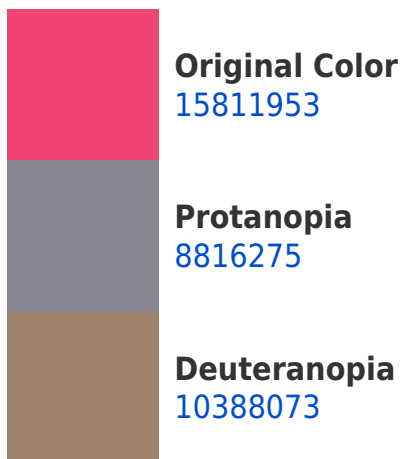

A 20% lighter version of the original color is **16744869**, and **11731010** is the 20% darker color. If you saturate the color by 10%, you get **15805791**, and if you desaturate by 10%, it is **15818115**.

This preview shows how black text looks on a background with the Decimal color 15811953.

This preview shows how white text looks on a background with the Decimal color 15811953.

Color Blindness Simulation

Color vision deficiency is a very complex topic, and I could not describe the different causes any better than Wikipedia does, so if you want to learn more, you should check out their [article about color blindness](#).

Dichromacy

Trichromacy

Original Color
15811953

Protanomaly
11366023

Deuteranomaly
12348524

Tritanomaly
15747420

Monochromacy

Original Color
15811953