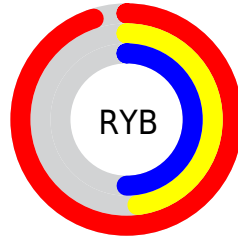

## Conversions Part 2

Format	Color
<a href="#">RYB</a>	<a href="#">241, 122, 127</a>
Decimal	<a href="#">15825535</a>
CIELab	<a href="#">65.08, 46.08, 18.67</a>
CIELCh	<a href="#">65, 49.714, 22.055</a>
Yxy	<a href="#">34.1521, 0.4465, 0.3240</a>
Android (android.graphics.Color)	<a href="#">4294015615 (0xFFFF17A7F)</a>
YUV	<a href="#">158.1510, -15.3574, 72.6586</a>
Hunter-Lab	<a href="#">58.4398, 41.4895, 16.3659</a>

# Details

The Decimal color **15825535** is a light color, and the websafe version is hex **CC6666**. A complement of this color would be **8057324**, and the grayscale version is **10395294**.

A 20% lighter version of the original color is **16757172**, and **11879758** is the 20% darker color. If you saturate the color by 10%, you get **15819368**, and if you desaturate by 10%, it is **15831702**.

# Distribution

- Red (95%)
- Green (48%)
- Blue (50%)

- Red (95%)
- Yellow (48%)
- Blue (50%)

- Cyan (0%)
- Magenta (49%)
- Yellow (47%)
- Black (5%)

- Cyan (5%)
- Magenta (52%)
- Yellow (50%)