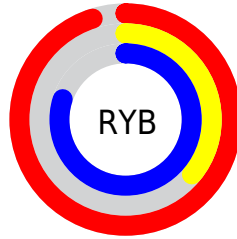

- Red (95%)
- Yellow (36%)
- Blue (80%)