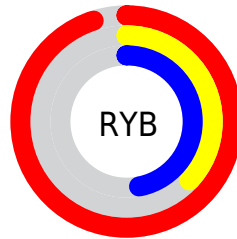

# Details

The Decimal color **15883895** is a light color, and the websafe version is hex **FF6666**. The color can be described as light muted rose. A complement of this color would be **6222553**, and the grayscale version is **9276813**.

A 20% lighter version of the original color is **16750251**, and **11870535** is the 20% darker color. If you saturate the color by 10%, you get **15877731**, and if you desaturate by 10%, it is **15890059**.

# Distribution

Red (95%)

Green (37%)

Blue (47%)

Red (95%)

Yellow (37%)

Blue (47%)

Cyan (0%)