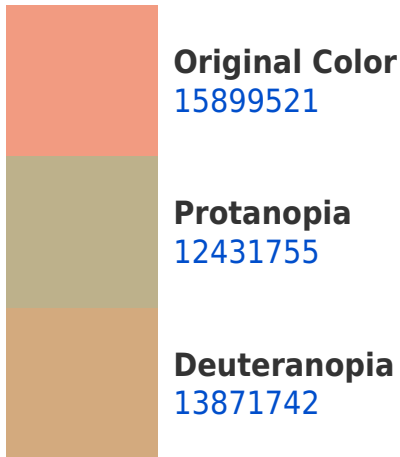

36280

11064

Previews

White Background

This preview shows how the Decimal color 15899521 looks on a white background.

Color Contrast Check

Large Text (above 18pt) WCAG AA × Fail

Any Text WCAG AA × Fail

This preview shows how black text looks on a background with the Decimal color 15899521.

This preview shows how white text looks on a background with the Decimal color 15899521.

Color Blindness Simulation

Color vision deficiency is a very complex topic, and I could not describe the different causes any better than Wikipedia does, so if you want to learn more, you should check out their [article about color blindness](#).

Dichromacy

Tritanopia
16094882

Trichromacy

Original Color
15899521

Protanomaly
13674887

Deuteranomaly
14591359

Tritanomaly
16029846

Monochromacy