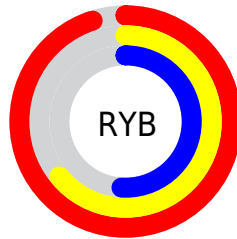

Conversions

Conversions Part 2

Format	Color
R_{YB}	242, 163, 129
Decimal	15899521
CIE _{Lab}	72.16, 29.71, 27.16
CIE _{LCh}	72, 40.251, 42.434
Yxy	43.9049, 0.4263, 0.3578
Android (android.graphics.Color)	4294089601 (0xFFFF29B81)
YUV	178.0490, -24.1812, 56.0850
Hunter-Lab	66.2608, 24.9394, 22.6822

Details

The Decimal color **15899521** is a light color, and the websafe version is hex **FF9999**. A complement of this color would be **8509682**, and the grayscale version is **11711154**.

A 20% lighter version of the original color is **16765622**, and **12019535** is the 20% darker color. If you saturate the color by 10%, you get **15894633**, and if you desaturate by 10%, it is **15904409**.

Distribution

- Red (95%)
- Green (61%)
- Blue (51%)

- Red (95%)
- Yellow (64%)
- Blue (51%)

- Cyan (0%)
- Magenta (36%)
- Yellow (47%)
- Black (5%)

- Cyan (5%)
- Magenta (39%)
- Yellow (49%)

Brightness & Saturation Gradients