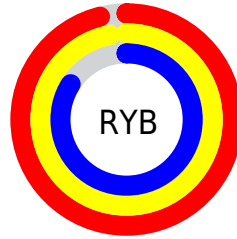

## Conversions Part 2

<b>Format</b>	<b>Color</b>
<a href="#">RYB</a>	<a href="#">246, 248, 215</a>
Decimal	<a href="#">16312535</a>
CIELab	<a href="#">92.83, 2.67, 10.21</a>
CIELCh	<a href="#">93, 10.551, 75.343</a>
Yxy	<a href="#">82.5760, 0.3348, 0.3463</a>
Android (android.graphics.Color)	<a href="#">4294502615 (0xFFFF8E8D7)</a>
YUV	<a href="#">234.8460, -9.7841, 11.5361</a>
Hunter-Lab	<a href="#">90.8713, -2.2061, 14.0092</a>

# Details

The Decimal color **16312535** is a light color, and the websafe version is hex FFFFFFF. A complement of this color would be **14149624**, and the grayscale version is **15461355**.

A 20% lighter version of the original color is **16777215**, and **12562592** is the 20% darker color. If you saturate the color by 10%, you get **16309438**, and if you desaturate by 10%, it is **16315632**.

# Distribution

- Red (97%)
- Green (91%)
- Blue (84%)

- Red (96%)
- Yellow (97%)
- Blue (84%)

- Cyan (0%)
- Magenta (6%)
- Yellow (13%)
- Black (3%)

- Cyan (3%)
- Magenta (9%)
- Yellow (16%)