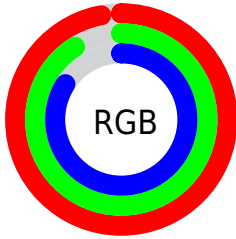

Distribution

- Red (97%)
- Green (91%)
- Blue (84%)