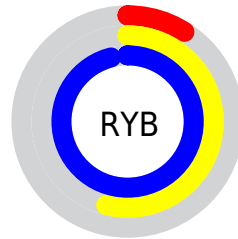

- Red (9%)
- Yellow (54%)
- Blue (96%)