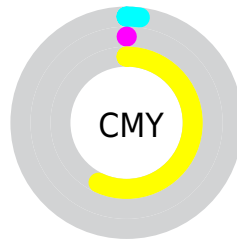

## Conversions Part 2

<b>Format</b>	<b>Color</b>
<a href="#">RYB</a>	<a href="#">110, 255, 115</a>
Decimal	<a href="#">16449390</a>
<a href="#">CIELab</a>	<a href="#">97.22, -19.88, 67.13</a>
<a href="#">CIElCh</a>	<a href="#">97, 70.017, 106.496</a>
<a href="#">Yxy</a>	<a href="#">92.9698, 0.3909, 0.4659</a>
<a href="#">Android (android.graphics.Color)</a>	<a href="#">4294639470 (0xFFFAFF6E)</a>
<a href="#">YUV</a>	<a href="#">236.9750, -62.5987, 11.4229</a>
<a href="#">Hunter-Lab</a>	<a href="#">96.4208, -24.3404, 49.9169</a>

# Details

The Decimal color **16449390** is a light color, and the websafe version is hex **FFFF66**. A complement of this color would be **7565055**, and the grayscale version is **15658734**.

A 20% lighter version of the original color is **16777126**, and **12568117** is the 20% darker color. If you saturate the color by 10%, you get **16383829**, and if you desaturate by 10%, it is **16514952**.

# Distribution

- Red (98%)
- Green (100%)
- Blue (43%)

- Red (43%)
- Yellow (100%)
- Blue (45%)

- Cyan (2%)
- Magenta (0%)
- Yellow (57%)
- Black (0%)

- Cyan (2%)
- Magenta (0%)
- Yellow (57%)

# Brightness & Saturation Gradients

These gradients show how the Decimal color 16449390 changes by changing the brightness by 10 percent. The first figure shows a shift by +10% for each color and the second figure -10%.