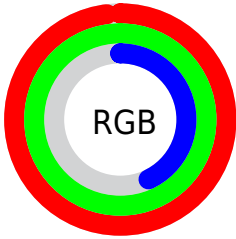

Distribution

- Red (98%)
- Green (100%)
- Blue (43%)