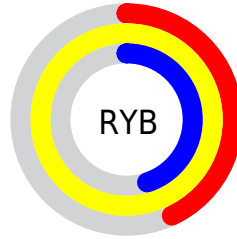

## Conversions Part 2

<b>Format</b>	<b>Color</b>
<a href="#">RYB</a>	<a href="#">110, 255, 115</a>
Decimal	<a href="#">16449390</a>
<a href="#">CIELab</a>	<a href="#">97.22, -19.88, 67.13</a>
<a href="#">CIElCh</a>	<a href="#">97, 70.017, 106.496</a>
<a href="#">Yxy</a>	<a href="#">92.9698, 0.3909, 0.4659</a>
<a href="#">Android (android.graphics.Color)</a>	<a href="#">4294639470 (0xFFFAFF6E)</a>
<a href="#">YUV</a>	<a href="#">236.9750, -62.5987, 11.4229</a>
<a href="#">Hunter-Lab</a>	<a href="#">96.4208, -24.3404, 49.9169</a>

# Details

The Decimal color **16449390** is a light color, and the websafe version is hex **FFFF66**. A complement of this color would be **7565055**, and the grayscale version is **15658734**.

A 20% lighter version of the original color is **16777126**, and **12568117** is the 20% darker color. If you saturate the color by 10%, you get **16383829**, and if you desaturate by 10%, it is **16514952**.

# Distribution

- Red (98%)
- Green (100%)
- Blue (43%)

- Red (43%)
- Yellow (100%)
- Blue (45%)

- Cyan (2%)
- Magenta (0%)
- Yellow (57%)
- Black (0%)

- Cyan (2%)
- Magenta (0%)
- Yellow (57%)