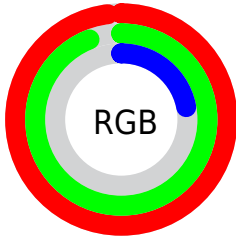

Distribution

Red (98%)

Green (94%)

Blue (22%)