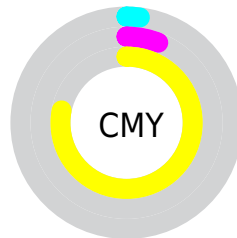

# Details

The Decimal color **16510775** is a light color, and the websafe version is hex **FFFF33**. The color can be described as light washed yellow. A complement of this color would be **3621883**, and the grayscale version is **14606046**.

A 20% lighter version of the original color is **16777077**, and **12498688** is the 20% darker color. If you saturate the color by 10%, you get **16510238**, and if you desaturate by 10%, it is **16511312**.

# Distribution

Red (98%)

Green (94%)

Blue (22%)

Red (27%)

Yellow (98%)

Blue (22%)

Cyan (0%)

Magenta (5%)

Yellow (78%)

Black (2%)

Cyan (2%)

Magenta (6%)

Yellow (78%)