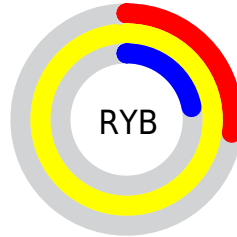

## Conversions Part 2

Format	Color
<a href="#">RYB</a>	<a href="#">68, 251, 55</a>
Decimal	<a href="#">16510775</a>
CIELab	<a href="#">92.80, -14.58, 82.53</a>
CIELCh	<a href="#">93, 83.811, 100.020</a>
Yxy	<a href="#">82.5181, 0.4205, 0.4864</a>
Android (android.graphics.Color)	<a href="#">4294700855 (0xFFFFBEF37)</a>
YUV	<a href="#">221.6120, -82.1397, 25.7733</a>
Hunter-Lab	<a href="#">90.8395, -18.7861, 53.2869</a>

# Details

The Decimal color **16510775** is a light color, and the websafe version is hex **FFFF33**. The color can be described as light washed yellow. A complement of this color would be **3621883**, and the grayscale version is **14606046**.

A 20% lighter version of the original color is **16777077**, and **12498688** is the 20% darker color. If you saturate the color by 10%, you get **16510238**, and if you desaturate by 10%, it is **16511312**.

# Distribution

Red (98%)

Green (94%)

Blue (22%)

Red (27%)

Yellow (98%)

Blue (22%)

Cyan (0%)