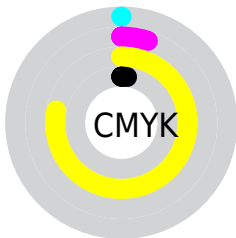

# Details

The Decimal color **16510775** is a light color, and the websafe version is hex **FFFF33**. The color can be described as light washed yellow. A complement of this color would be **3621883**, and the grayscale version is **14606046**.

A 20% lighter version of the original color is **16777077**, and **12498688** is the 20% darker color. If you saturate the color by 10%, you get **16510238**, and if you desaturate by 10%, it is **16511312**.

# Distribution

Red (98%)

Green (94%)

Blue (22%)

Red (27%)

Yellow (98%)

Blue (22%)

Cyan (0%)