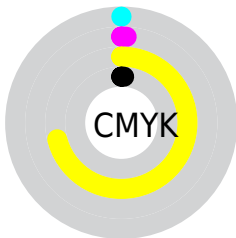

## Conversions Part 2

Format	Color
<a href="#">RYB</a>	<a href="#">76, 252, 73</a>
Decimal	<a href="#">16578889</a>
CIELab	<a href="#">95.55, -18.32, 79.59</a>
CIElCh	<a href="#">96, 81.670, 102.966</a>
Yxy	<a href="#">88.9278, 0.4096, 0.4842</a>
Android (android.graphics.Color)	<a href="#">4294768969 (0xFFFCF949)</a>
YUV	<a href="#">229.8330, -77.3187, 19.4405</a>
Hunter-Lab	<a href="#">94.3016, -22.6405, 53.7487</a>

# Details

The Decimal color **16578889** is a light color, and the websafe version is hex **FFFF33**. The color can be described as light washed yellow. A complement of this color would be **4803836**, and the grayscale version is **15198183**.

A 20% lighter version of the original color is **16777092**, and **12632320** is the 20% darker color. If you saturate the color by 10%, you get **16578864**, and if you desaturate by 10%, it is **16578914**.

# Distribution

- Red (99%)
- Green (98%)
- Blue (29%)

- Red (30%)
- Yellow (99%)
- Blue (29%)

- Cyan (0%)
- Magenta (1%)
- Yellow (71%)
- Black (1%)

- Cyan (1%)
- Magenta (2%)
- Yellow (71%)