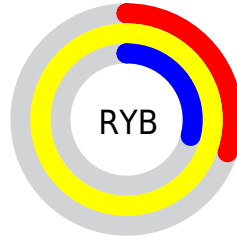

## Conversions Part 2

Format	Color
<a href="#">RYB</a>	<a href="#">76, 252, 73</a>
Decimal	<a href="#">16578889</a>
CIELab	<a href="#">95.55, -18.32, 79.59</a>
CIElCh	<a href="#">96, 81.670, 102.966</a>
Yxy	<a href="#">88.9278, 0.4096, 0.4842</a>
Android (android.graphics.Color)	<a href="#">4294768969 (0xFFFCF949)</a>
YUV	<a href="#">229.8330, -77.3187, 19.4405</a>
Hunter-Lab	<a href="#">94.3016, -22.6405, 53.7487</a>

# Details

The Decimal color **16578889** is a light color, and the websafe version is hex **FFFF33**. The color can be described as light washed yellow. A complement of this color would be **4803836**, and the grayscale version is **15198183**.

A 20% lighter version of the original color is **16777092**, and **12632320** is the 20% darker color. If you saturate the color by 10%, you get **16578864**, and if you desaturate by 10%, it is **16578914**.

# Distribution

- Red (99%)
- Green (98%)
- Blue (29%)

- Red (30%)
- Yellow (99%)
- Blue (29%)

- Cyan (0%)
- Magenta (1%)
- Yellow (71%)
- Black (1%)

- Cyan (1%)
- Magenta (2%)
- Yellow (71%)