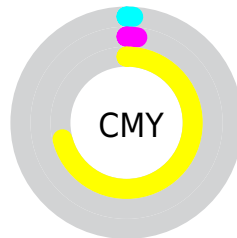

# Details

The Decimal color **16578889** is a light color, and the websafe version is hex **FFFF33**. The color can be described as light washed yellow. A complement of this color would be **4803836**, and the grayscale version is **15198183**.

A 20% lighter version of the original color is **16777092**, and **12632320** is the 20% darker color. If you saturate the color by 10%, you get **16578864**, and if you desaturate by 10%, it is **16578914**.

# Distribution

- Red (99%)
- Green (98%)
- Blue (29%)

- Red (30%)
- Yellow (99%)
- Blue (29%)

- Cyan (0%)
- Magenta (1%)
- Yellow (71%)
- Black (1%)

- Cyan (1%)
- Magenta (2%)
- Yellow (71%)

# Brightness & Saturation Gradients

These gradients show how the Decimal color 16578889 changes by changing the brightness by 10 percent. The first figure shows a shift by +10% for each color and the second figure -10%.