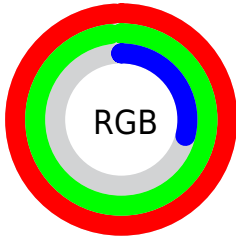

Distribution

- Red (99%)
- Green (98%)
- Blue (29%)