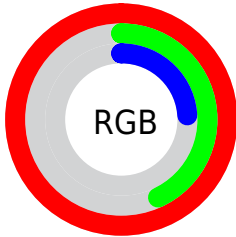

Distribution

- Red (100%)
- Green (43%)
- Blue (24%)