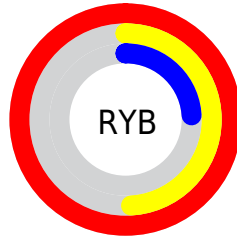

- Red (100%)
- Yellow (49%)
- Blue (24%)