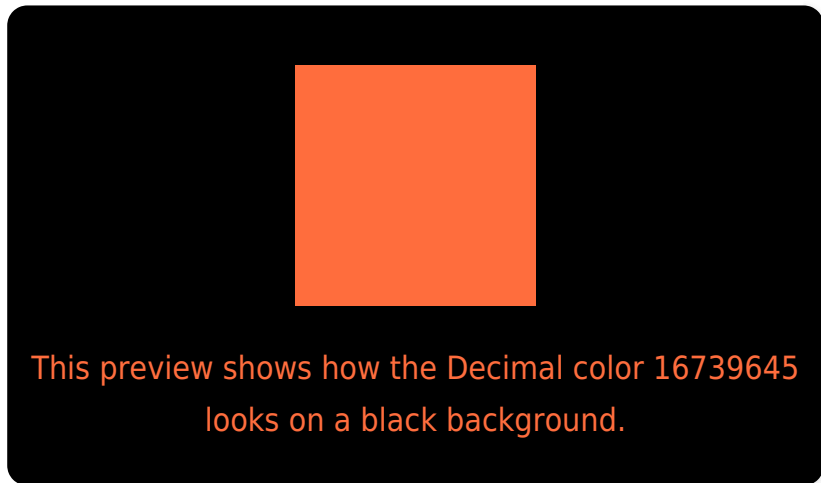

Black Background

Color Contrast Check

Large Text (above 18pt) WCAG AA ✓ Pass

Any Text WCAG AA ✓ Pass

Large Text (above 18pt) WCAG AAA ✓ Pass

Any Text WCAG AAA ✓ Pass

If you want to check with other color combinations, try the [Color Contrast Checker](#).