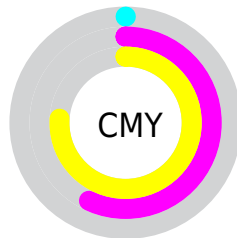

# Details

The Decimal color **16739645** is a dark color, and the websafe version is hex **FF6633**. The color can be described as middle washed orange. A complement of this color would be **4050943**, and the grayscale version is **9737364**.

A 20% lighter version of the original color is **16753775**, and **12531209** is the 20% darker color. If you saturate the color by 10%, you get **16734755**, and if you desaturate by 10%, it is **16744535**.

# Distribution

- Red (100%)
- Green (43%)
- Blue (24%)

- Red (100%)
- Yellow (49%)
- Blue (24%)

- Cyan (0%)
- Magenta (57%)
- Yellow (76%)
- Black (0%)

- Cyan (0%)
- Magenta (57%)
- Yellow (76%)

# Brightness & Saturation Gradients

These gradients show how the Decimal color 16739645 changes by changing the brightness by 10 percent. The first figure shows a shift by +10% for each color and the second figure -10%.