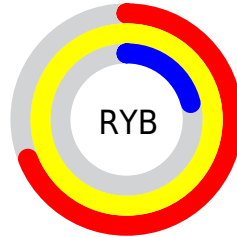

- Red (69%)
- Yellow (100%)
- Blue (21%)