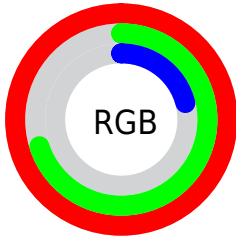

Distribution

- Red (100%)
- Green (70%)
- Blue (21%)