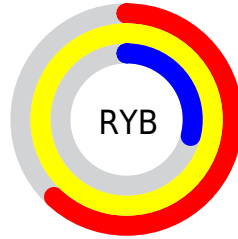

- Red (62%)
- Yellow (100%)
- Blue (29%)