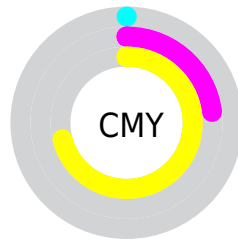

# Details

The Decimal color **16762185** is a light color, and the websafe version is hex **FFCC33**. The color can be described as light washed yellow. A complement of this color would be **4817919**, and the grayscale version is **13224393**.

A 20% lighter version of the original color is **16776576**, and **12750850** is the 20% darker color. If you saturate the color by 10%, you get **16760112**, and if you desaturate by 10%, it is **16764258**.

# Distribution

- Red (100%)
- Green (77%)
- Blue (29%)

- Red (62%)
- Yellow (100%)
- Blue (29%)

- Cyan (0%)
- Magenta (23%)
- Yellow (71%)
- Black (0%)

- Cyan (0%)
- Magenta (23%)
- Yellow (71%)

# Brightness & Saturation Gradients

These gradients show how the Decimal color 16762185 changes by changing the brightness by 10 percent. The first figure shows a shift by +10% for each color and the second figure -10%.