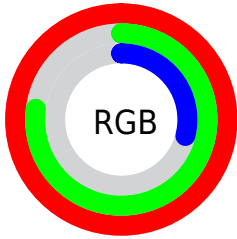

Distribution

- Red (100%)
- Green (77%)
- Blue (29%)