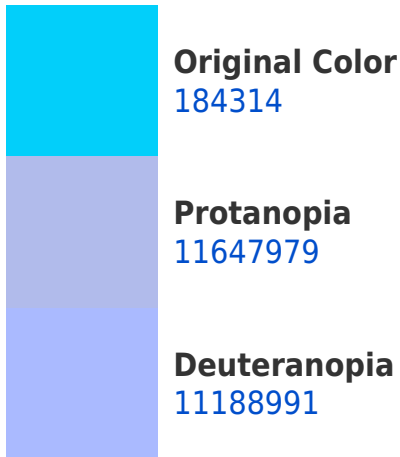

Any Text WCAG AAA × Fail

Black Background

This preview shows how the Decimal color 184314 looks on a black background.

Color Contrast Check

Large Text (above 18pt) WCAG AA ✓ Pass

Any Text WCAG AA ✓ Pass

Large Text (above 18pt) WCAG AAA ✓ Pass

Any Text WCAG AAA ✓ Pass

If you want to check with other color combinations, try the [Color Contrast Checker](#).

Decimal 184314 Background

This preview shows how black text looks on a background with the Decimal color 184314.

This preview shows how white text looks on a background with the Decimal color 184314.

Color Blindness Simulation

Color vision deficiency is a very complex topic, and I could not describe the different causes any better than Wikipedia does, so if you want to learn more, you should check out their [article about color blindness](#).

Dichromacy

Tritanopia
53986

Trichromacy

Monochromacy

CSS Examples

Text

The CSS property to change the color of the text to Decimal 184314 is called "color". The color property can be set on classes, ids or directly on the HTML element.