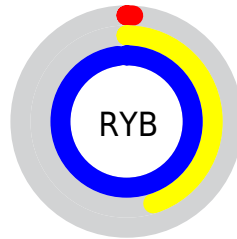

- Red (1%)
- Yellow (45%)
- Blue (98%)