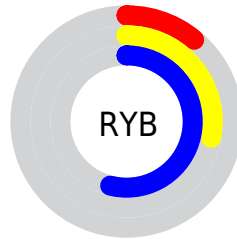

Conversions

Conversions Part 2

Format	Color
R _Y B	28, 72, 138
Decimal	1861258
CIE Lab	40.55, -9.14, -26.21
CIE LCh	41, 27.754, 250.767
Yxy	11.5846, 0.2082, 0.2456
Android (android.graphics.Color)	4280051338 (0xFF1C668A)
YUV	83.9780, 26.6328, -49.0927
Hunter-Lab	34.0362, -8.0751, -21.0537

Details

The Decimal color **1861258** is a dark color, and the websafe version is hex **006699**. A complement of this color would be **9060380**, and the grayscale version is **5526612**.

A 20% lighter version of the original color is **5937600**, and **14168** is the 20% darker color. If you saturate the color by 10%, you get **942474**, and if you desaturate by 10%, it is **2780042**.

Distribution

- Red (11%)
- Green (40%)
- Blue (54%)

- Red (11%)
- Yellow (28%)
- Blue (54%)

- Cyan (80%)
- Magenta (26%)
- Yellow (0%)
- Black (46%)

- Cyan (89%)
- Magenta (60%)
- Yellow (46%)

Brightness & Saturation Gradients