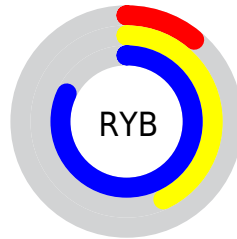

- Red (11%)
- Yellow (43%)
- Blue (82%)