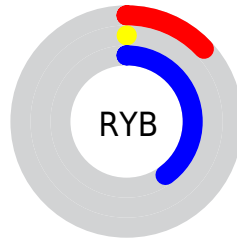

Conversions

Conversions Part 2

Format	Color
R_{YB}	33, 0, 102
Decimal	2162790
CIE _{Lab}	11.15, 41.42, -50.80
CIE _{LCh}	11, 65.542, 309.194
Yxy	1.2826, 0.1783, 0.0756
Android (android.graphics.Color)	4280352870 (0xFF210066)
YUV	21.4950, 39.6890, 10.0899
Hunter-Lab	11.3254, 27.8652, -58.3412

Details

The Decimal color **2162790** is a dark color, and the websafe version is hex **330066**. A complement of this color would be **4548096**, and the grayscale version is **1381653**.

A 20% lighter version of the original color is **5910938**, and **565** is the 20% darker color. If you saturate the color by 10%, you get **2162790**, and if you desaturate by 10%, it is **2624102**.

Distribution

- Red (13%)
- Green (0%)
- Blue (40%)

- Red (13%)
- Yellow (0%)
- Blue (40%)

- Cyan (68%)
- Magenta (100%)
- Yellow (0%)
- Black (60%)

- Cyan (87%)
- Magenta (100%)
- Yellow (60%)

Brightness & Saturation Gradients

These gradients show how the Decimal color 2162790 changes by changing the brightness by 10 percent. The first figure shows a shift by +10% for each color and the second figure -10%.

Similar to the brightness gradients but the following saturation gradients show a change of the Decimal color 2162790 by changing the saturation by 10% instead.