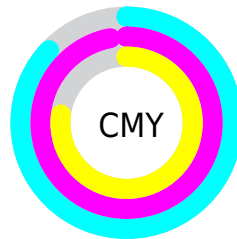

Details

The Decimal color **2164795** is a dark color, and the websafe version is hex **330033**. A complement of this color would be **2243336**, and the grayscale version is **1381653**.

A 20% lighter version of the original color is **5321835**, and **269** is the 20% darker color. If you saturate the color by 10%, you get **1966651**, and if you desaturate by 10%, it is **2362939**.

Distribution

- Red (13%)
- Green (3%)
- Blue (23%)

- Red (13%)
- Yellow (3%)
- Blue (23%)

- Cyan (44%)
- Magenta (86%)
- Yellow (0%)
- Black (77%)

- Cyan (87%)
- Magenta (97%)
- Yellow (77%)

Brightness & Saturation Gradients

These gradients show how the Decimal color 2164795 changes by changing the brightness by 10 percent. The first figure shows a shift by +10% for each color and the second figure -10%.

Similar to the brightness gradients but the following saturation gradients show a change of the Decimal color 2164795 by changing the saturation by 10% instead.