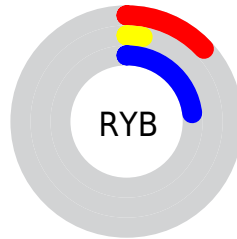

Conversions

Conversions Part 2

Format	Color
R_{YB}	33, 8, 59
Decimal	2164795
CIE Lab	7.34, 24.90, -27.41
CIE LCh	7, 37.035, 312.251
Yxy	0.8128, 0.2302, 0.1244
Android (android.graphics.Color)	4280354875 (0xFF21083B)
YUV	21.2890, 18.5915, 10.2705
Hunter-Lab	9.0154, 13.9908, -21.4115

Details

The Decimal color **2164795** is a dark color, and the websafe version is hex **330033**. A complement of this color would be **2243336**, and the grayscale version is **1381653**.

A 20% lighter version of the original color is **5321835**, and **269** is the 20% darker color. If you saturate the color by 10%, you get **1966651**, and if you desaturate by 10%, it is **2362939**.

Distribution

- Red (13%)
- Green (3%)
- Blue (23%)

- Red (13%)
- Yellow (3%)
- Blue (23%)

- Cyan (44%)
- Magenta (86%)
- Yellow (0%)
- Black (77%)

- Cyan (87%)
- Magenta (97%)
- Yellow (77%)

Brightness & Saturation Gradients

These gradients show how the Decimal color 2164795 changes by changing the brightness by 10 percent. The first figure shows a shift by +10% for each color and the second figure -10%.

Similar to the brightness gradients but the following saturation gradients show a change of the Decimal color 2164795 by changing the saturation by 10% instead.