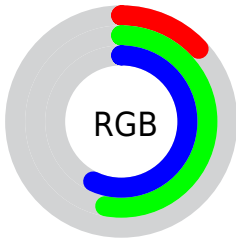

## Conversions Part 2

<b>Format</b>	<b>Color</b>
<b>R<sub>YB</sub></b>	33, 87, 146
Decimal	2197394
CIE <sub>Lab</sub>	51.53, -24.02, -14.06
CIE <sub>LCh</sub>	52, 27.836, 210.339
Yxy	19.7266, 0.2247, 0.3061
Android (android.graphics.Color)	4280387474 (0xFF218792)
YUV	105.7560, 19.8403, -63.8070
Hunter-Lab	44.4146, -19.5334, -9.2759

# Details

The Decimal color **2197394** is a dark color, and the websafe version is hex **339999**. A complement of this color would be **9579553**, and the grayscale version is **6974058**.

A 20% lighter version of the original color is **6471112**, and **21856** is the 20% darker color. If you saturate the color by 10%, you get **1214098**, and if you desaturate by 10%, it is **3180690**.

# Distribution

-  Red (13%)
-  Green (53%)
-  Blue (57%)

-  Red (13%)
-  Yellow (34%)
-  Blue (57%)

-  Cyan (77%)
-  Magenta (8%)
-  Yellow (0%)
-  Black (43%)

-  Cyan (87%)
-  Magenta (47%)
-  Yellow (43%)