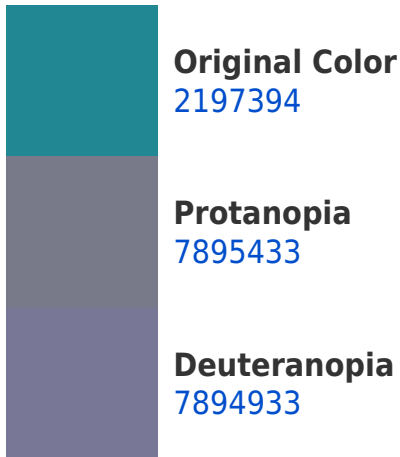

# Black Background

This preview shows how the Decimal color 2197394 looks on a black background.

## Decimal 2197394 Background

This preview shows how black text looks on a background with the Decimal color 2197394.

This preview shows how white text looks on a background with the Decimal color 2197394.

# Trichromacy

**Original Color**  
2197394

**Protanomaly**  
5799564

**Deuteranomaly**  
5799316

**Tritanomaly**  
2197394

# Monochromacy

**Original Color**  
2197394

**Achromatopsia**  
6974058

**Achromatomaly**  
5207417