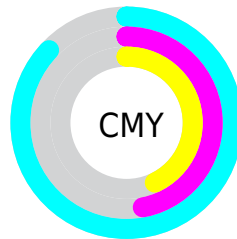

## Conversions Part 2

<b>Format</b>	<b>Color</b>
<b>R<sub>YB</sub></b>	33, 87, 146
Decimal	2197394
CIE <sub>Lab</sub>	51.53, -24.02, -14.06
CIE <sub>LCh</sub>	52, 27.836, 210.339
Yxy	19.7266, 0.2247, 0.3061
Android (android.graphics.Color)	4280387474 (0xFF218792)
YUV	105.7560, 19.8403, -63.8070
Hunter-Lab	44.4146, -19.5334, -9.2759

# Details

The Decimal color **2197394** is a dark color, and the websafe version is hex **339999**. A complement of this color would be **9579553**, and the grayscale version is **6974058**.

A 20% lighter version of the original color is **6471112**, and **21856** is the 20% darker color. If you saturate the color by 10%, you get **1214098**, and if you desaturate by 10%, it is **3180690**.

# Distribution

-  Red (13%)
-  Green (53%)
-  Blue (57%)

-  Red (13%)
-  Yellow (34%)
-  Blue (57%)

-  Cyan (77%)
-  Magenta (8%)
-  Yellow (0%)
-  Black (43%)

-  Cyan (87%)
-  Magenta (47%)
-  Yellow (43%)

# Brightness & Saturation Gradients

These gradients show how the Decimal color 2197394 changes by changing the brightness by 10 percent. The first figure shows a shift by +10% for each color and the second figure -10%.