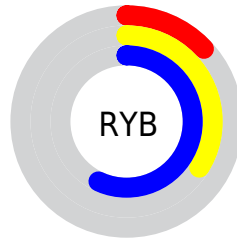

## Conversions Part 2

<b>Format</b>	<b>Color</b>
<b>R<sub>YB</sub></b>	33, 87, 146
Decimal	2197394
CIE <sub>Lab</sub>	51.53, -24.02, -14.06
CIE <sub>LCh</sub>	52, 27.836, 210.339
Yxy	19.7266, 0.2247, 0.3061
Android (android.graphics.Color)	4280387474 (0xFF218792)
YUV	105.7560, 19.8403, -63.8070
Hunter-Lab	44.4146, -19.5334, -9.2759

# Details

The Decimal color **2197394** is a dark color, and the websafe version is hex **339999**. A complement of this color would be **9579553**, and the grayscale version is **6974058**.

A 20% lighter version of the original color is **6471112**, and **21856** is the 20% darker color. If you saturate the color by 10%, you get **1214098**, and if you desaturate by 10%, it is **3180690**.

# Distribution

-  Red (13%)
-  Green (53%)
-  Blue (57%)

-  Red (13%)
-  Yellow (34%)
-  Blue (57%)

-  Cyan (77%)
-  Magenta (8%)
-  Yellow (0%)
-  Black (43%)

-  Cyan (87%)
-  Magenta (47%)
-  Yellow (43%)