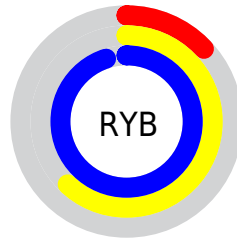

Details

The Decimal color **2225069** is a light color, and the websafe version is hex **00FFCC**. The color can be described as light washed spring green. A complement of this color would be **15933799**, and the grayscale version is **11316396**.

A 20% lighter version of the original color is **7929829**, and **47480** is the 20% darker color. If you saturate the color by 10%, you get **652197**, and if you desaturate by 10%, it is **3797941**.

Distribution

Red (13%)

Green (95%)

Blue (68%)

Red (13%)

Yellow (62%)

Blue (95%)

Cyan (86%)

Magenta (0%)

Yellow (29%)

Black (5%)

Cyan (87%)

Magenta (5%)

Yellow (32%)

Brightness & Saturation Gradients

These gradients show how the Decimal color 2225069 changes by changing the brightness by 10 percent. The first figure shows a shift by +10% for each color and the second figure -10%.