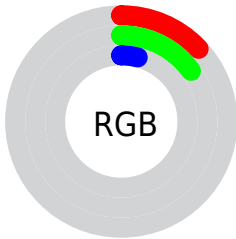

Distribution

Red (13%)

Green (15%)

Blue (4%)