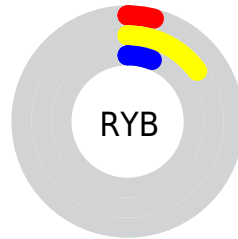

Conversions

Conversions Part 2

Format	Color
R_{YB}	11, 39, 16
Decimal	2238219
CIE _{Lab}	14.49, -7.52, 16.53
CIE _{LCh}	14, 18.159, 114.482
Yxy	1.8153, 0.3753, 0.4713
Android (android.graphics.Color)	4280428299 (0xFF22270B)
YUV	34.3130, -11.4933, -0.2745
Hunter-Lab	13.4732, -4.4260, 6.8314

Details

The Decimal color **2238219** is a dark color, and the websafe version is hex **333300**. A complement of this color would be **1051431**, and the grayscale version is **2236962**.

A 20% lighter version of the original color is **5198903**, and **0** is the 20% darker color. If you saturate the color by 10%, you get **2172679**, and if you desaturate by 10%, it is **2303759**.

Distribution

Red (13%)

Green (15%)

Blue (4%)

Red (4%)

Yellow (15%)

Blue (6%)

Cyan (13%)

Magenta (0%)

Yellow (72%)

Black (85%)

Cyan (87%)

Magenta (85%)

Yellow (96%)

Brightness & Saturation Gradients

These gradients show how the Decimal color 2238219 changes by changing the brightness by 10 percent. The first figure shows a shift by +10% for each color and the second figure -10%.